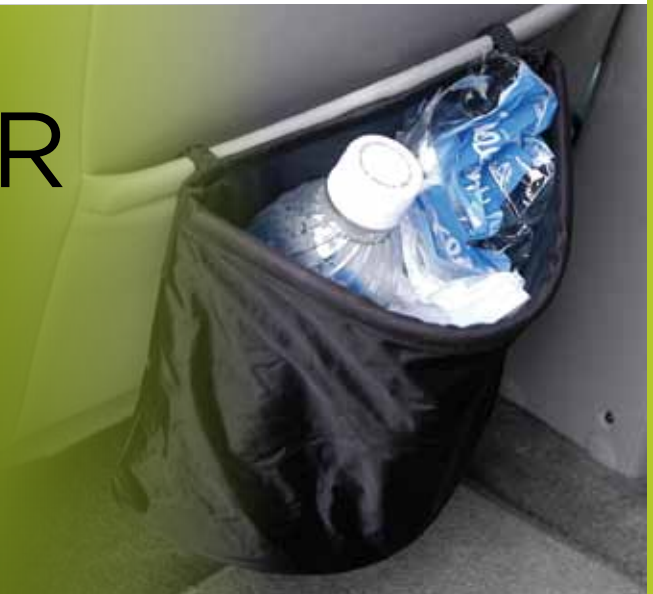

VENT-05
Vent Pack Organizer

6 pcs.	6 pcs.	18 pcs.
OPEN STOCK	TRAY PACK	CLIP STRIP
VENT-05	VENT-05-CS	VENT-05-SK

- Durable netting allows you to see inside the organizer
- Adjustable clip fits almost any vent
- Easy to move, simple to use

VENT-10
Vent Pack XL Organizer

6 pcs.	6 pcs.	18 pcs.
OPEN STOCK	TRAY PACK	CLIP STRIP
VENT-10	VENT-10-CS	VENT-10-SK

- Large enough for a smartphone or MP3 player
- Bonus front pocket sized to fit slim cell phones
- Adjustable clip fits almost any vent

GO CLEANER

Space Saver Trash Cans™ are designed with a flat side so they can attach to a console, door, gear shift or seat pocket. Pop-Up Trash Cans™ pop up to use, collapse down to store, and include a special tab on the bottom to prevent tipping and rolling.

All GoGear® trash cans feature water-resistant lining to prevent spilling or leaking.

TRASH-BLA
Pop-Up Trash Can™

8" H
6" W
6" D

6 pcs.	6 pcs.	6 pcs.	12 pcs.
OPEN STOCK	TRAY PACK	CLIP STRIP	SIDE KICK
TRASH-BLA	TRASH-BLA-PDQ	TRASH-BLA-CS	TRASH-BLA-SK

- Pops up to use, collapses down to store
- Treated liner helps contain spills and cleans easily
- Special tab on bottom keeps can from tipping and rolling

TRASH13-BLA-PDQ
Tall Pop-Up Trash Can™

13" H
9.5" W
9.5" D

6 pcs.	6 pcs.
OPEN STOCK	CLIP STRIP
TRASH13-BLA-PDQ	TRASH13-BLA-CS

TRASH10-BLA
Space Saver Trash Can™

10" H
10" W
5" D

6 pcs.	6 pcs.
OPEN STOCK	CLIP STRIP
TRASH10-BLA	TRASH10-BLA-CS

- Slim design utilizes vehicle space more efficiently
- Attaches to console, door, gear shift or seat pocket