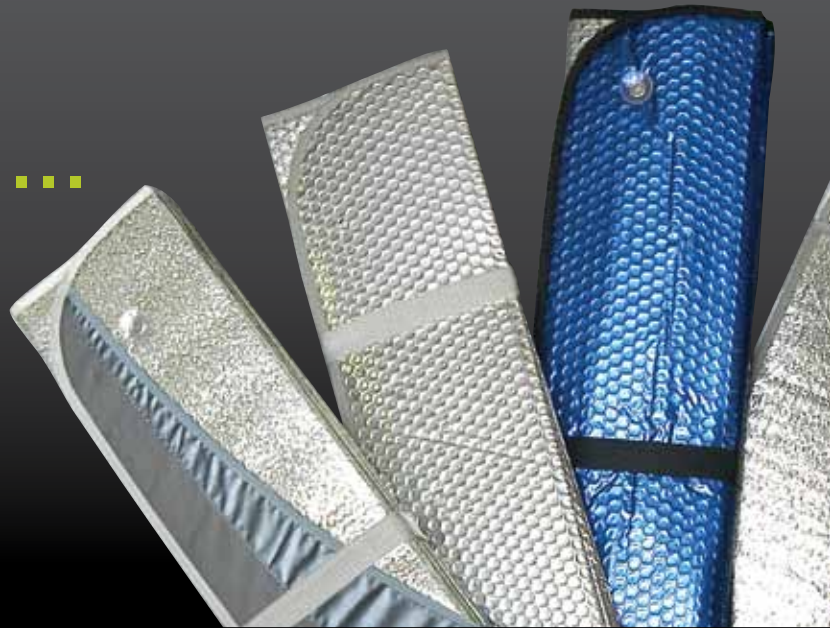

GO COOLER...

... And Heat Up Sales!

GoGear® sunshades feature an intuitive 50/100/250 performance rating system, making it easier to educate consumers and trade them up to higher quality solutions. Snug-Fit™ neckline design keeps vehicles cooler, fitting over 95% of vehicles on the market (nearly 20% more than the competition). New designs and packaging in 2013 dramatically boost shelf presence and improve the consumer experience.